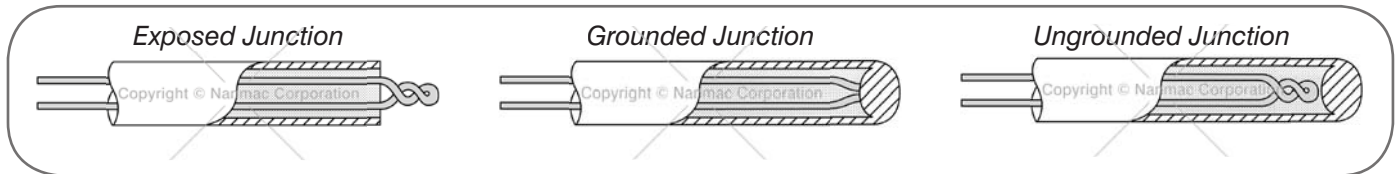

## Thermocouple Assemblies with Standard Size Connector Attached A8A Series

This thermocouple probe comes with the appropriate, color coded, male connector attached and the female connector (not shown) furnished with a cable clamp. Maximum service temperature of connectors is 450 degrees Fahrenheit. If other connectors are required, contact the factory.

### NOTES:

- Duplex and multiple units also available, contact factory.
- High temperature (800 degrees Fahrenheit) standard connectors and miniature plugs & jacks also available
- PFA Teflon® encapsulation - good to 450°F, can be added to any probe.

Thermocouple calibration type N is available in all sizes.

304 Stainless Steel Sheath - Specifications					Inconel 600 Sheath - Specifications				
Thermocouple Type	Sheath Diameter (in.)	Exposed Junction	Grounded Junction	Ungrounded Junction	Thermocouple Type	Sheath Diameter (in.)	Exposed Junction	Grounded Junction	Ungrounded Junction
		Part No.	Part No.	Part No.			Part No.	Part No.	Part No.
J	0.062	A8A-1	A8A-5	A8A-9	J	0.062	A8A-49	A8A-53	A8A-57
J	0.125	A8A-2	A8A-6	A8A-10	J	0.125	A8A-50	A8A-54	A8A-58
J	0.187	A8A-3	A8A-7	A8A-11	J	0.187	A8A-51	A8A-55	A8A-59
J	0.250	A8A-4	A8A-8	A8A-12	J	0.250	A8A-52	A8A-56	A8A-60
K	0.062	A8A-13	A8A-17	A8A-21	K	0.062	A8A-61	A8A-65	A8A-69
K	0.125	A8A-14	A8A-18	A8A-22	K	0.125	A8A-62	A8A-66	A8A-70
K	0.187	A8A-15	A8A-19	A8A-23	K	0.187	A8A-63	A8A-67	A8A-71
K	0.250	A8A-16	A8A-20	A8A-24	K	0.250	A8A-64	A8A-68	A8A-72
E	0.062	A8A-25	A8A-29	A8A-33	E	0.062	A8A-73	A8A-77	A8A-81
E	0.125	A8A-26	A8A-30	A8A-34	E	0.125	A8A-74	A8A-78	A8A-82
E	0.187	A8A-27	A8A-31	A8A-35	E	0.187	A8A-75	A8A-79	A8A-83
E	0.250	A8A-28	A8A-32	A8A-36	E	0.250	A8A-76	A8A-80	A8A-84
T	0.062	A8A-37	A8A-41	A8A-45	T	0.062	A8A-85	A8A-89	A8A-93
T	0.125	A8A-38	A8A-42	A8A-46	T	0.125	A8A-86	A8A-90	A8A-94
T	0.187	A8A-39	A8A-43	A8A-47	T	0.187	A8A-87	A8A-91	A8A-95
T	0.250	A8A-40	A8A-44	A8A-48	T	0.250	A8A-88	A8A-92	A8A-96