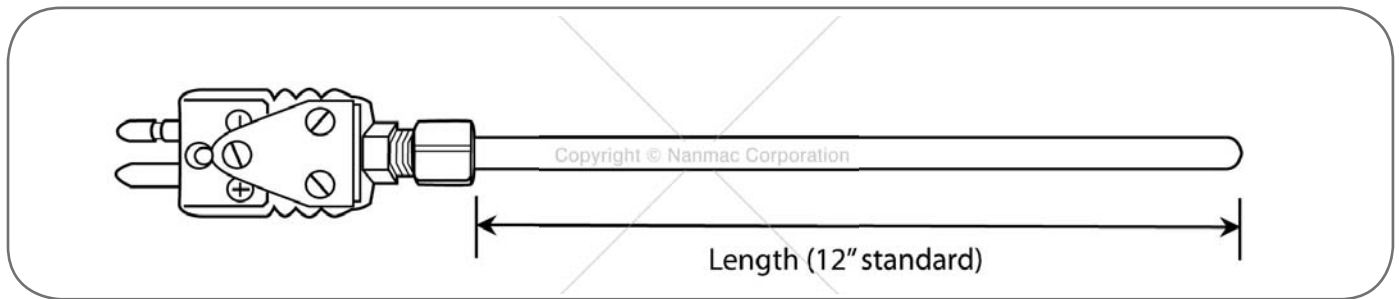

## Thermocouple Assemblies with Standard Size Connector Attached A8A Series

This thermocouple probe comes with the appropriate, color coded, male connector attached and the female connector (not shown) furnished with a cable clamp. Maximum service temperature of connectors is 450 degrees Fahrenheit. If other connectors are required, contact the factory.

### NOTES:

- Duplex and multiple units also available, contact factory.
- High temperature (800 degrees Fahrenheit) standard connectors and miniature plugs & jacks also available
- PFA Teflon® encapsulation - good to 450°F, can be added to any probe.

Thermocouple calibration type N is available in all sizes.

304 Stainless Steel Sheath - Specifications					Inconel 600 Sheath - Specifications				
Thermocouple Type	Sheath Diameter (in.)	Exposed Junction	Grounded Junction	Ungrounded Junction	Thermocouple Type	Sheath Diameter (in.)	Exposed Junction	Grounded Junction	Ungrounded Junction
		Part No.	Part No.	Part No.			Part No.	Part No.	Part No.
J	0.062	A8A-1	A8A-5	A8A-9	J	0.062	A8A-49	A8A-53	A8A-57
J	0.125	A8A-2	A8A-6	A8A-10	J	0.125	A8A-50	A8A-54	A8A-58
J	0.187	A8A-3	A8A-7	A8A-11	J	0.187	A8A-51	A8A-55	A8A-59
J	0.250	A8A-4	A8A-8	A8A-12	J	0.250	A8A-52	A8A-56	A8A-60
K	0.062	A8A-13	A8A-17	A8A-21	K	0.062	A8A-61	A8A-65	A8A-69
K	0.125	A8A-14	A8A-18	A8A-22	K	0.125	A8A-62	A8A-66	A8A-70
K	0.187	A8A-15	A8A-19	A8A-23	K	0.187	A8A-63	A8A-67	A8A-71
K	0.250	A8A-16	A8A-20	A8A-24	K	0.250	A8A-64	A8A-68	A8A-72
E	0.062	A8A-25	A8A-29	A8A-33	E	0.062	A8A-73	A8A-77	A8A-81
E	0.125	A8A-26	A8A-30	A8A-34	E	0.125	A8A-74	A8A-78	A8A-82
E	0.187	A8A-27	A8A-31	A8A-35	E	0.187	A8A-75	A8A-79	A8A-83
E	0.250	A8A-28	A8A-32	A8A-36	E	0.250	A8A-76	A8A-80	A8A-84
T	0.062	A8A-37	A8A-41	A8A-45	T	0.062	A8A-85	A8A-89	A8A-93
T	0.125	A8A-38	A8A-42	A8A-46	T	0.125	A8A-86	A8A-90	A8A-94
T	0.187	A8A-39	A8A-43	A8A-47	T	0.187	A8A-87	A8A-91	A8A-95
T	0.250	A8A-40	A8A-44	A8A-48	T	0.250	A8A-88	A8A-92	A8A-96